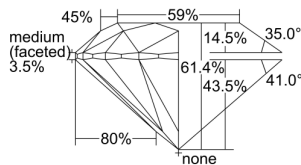

GIA®

FACSIMILE

GIA REPORT 5406537540

Verify this report at GIA.edu

GIA NATURAL DIAMOND DOSSIER®

September 25, 2021
GIA Report Number 5406537540
Shape and Cutting Style ..... Round Brilliant
Measurements ..... 4.37 - 4.40 x 2.69 mm

GRADING RESULTS

Carat Weight ..... 0.31 carat
Color Grade ..... F
Clarity Grade S11
Cut Grade ..... Excellent

ADDITIONAL GRADING INFORMATION

Polish ..... Excellent
Symmetry ..... Excellent
Fluorescence ..... None
Clarity Characteristics ..... Cloud
Inscription(s): GIA 5406537540

PROPORTIONS

Profile to actual proportions

GRADING SCALES

GIA COLOR SCALE

COLOURESS	D
	E
	F
	G
	H
	I
	J
NEAR COLOURESS	K
	L
FAIN	M
	N
	O
	P
	R
	S
	T
	U
	V
	W
	X
	Y
LIGHT	Z

GIA CLARITY SCALE

VERY VERY SLIGHTLY INCLUDED	FLAWLESS
	INTERNALLY FLAWLESS
VERY SLIGHTLY INCLUDED	VVS₁
	VVS₂
SLIGHTLY INCLUDED	VS₁
	VS₂
INCLUDED	SI₁
	SI₂
	I₁
	I₂
	I₃

GIA CUT SCALE

EXCELLENT
VERY GOOD
GOOD
FAIR
POOR