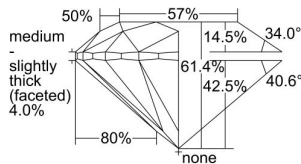

GIA®

FACSIMILE

GIA REPORT 5406558906

Verify this report at GIA.edu

GIA NATURAL DIAMOND DOSSIER®

September 25, 2021
GIA Report Number 5406558906
Shape and Cutting Style ..... Round Brilliant
Measurements ..... 5.38 - 5.42 x 3.31 mm

GRADING RESULTS

Carat Weight ..... 0.60 carat
Color Grade I
Clarity Grade VS1
Cut Grade ..... Excellent

ADDITIONAL GRADING INFORMATION

Polish ..... Excellent
Symmetry ..... Very Good
Fluorescence ..... Faint
Clarity Characteristics..... Crystal, Feather, Needle, Pinpoint
Inscription(s): GIA 5406558906

PROPORTIONS

Profile to actual proportions

GRADING SCALES

GIA COLOR SCALE	GIA CLARITY SCALE	GIA CUT SCALE	
D	FLAWLESS	EXCELLENT	
E	INTERNALLY FLAWLESS		
F		VVS₁	VERY GOOD
G	VVS₂		
H	VS₁	GOOD	
I	VS₂		
J	SI₁	FAIR	
K	SI₂		
L	I₁	POOR	
M			
N			
O	I₂		
P			
Q			
R	I₃		
S			
T			
U			
V			
W			
X			
Y			
Z