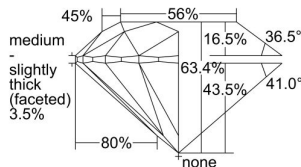

GIA®

FACSIMILE

GIA REPORT 5406653807

Verify this report at GIA.edu

GIA NATURAL DIAMOND DOSSIER®

October 27, 2021
GIA Report Number 5406653807
Shape and Cutting Style ..... Round Brilliant
Measurements ..... 4.24 - 4.27 x 2.70 mm

GRADING RESULTS

Carat Weight ..... 0.30 carat
Color Grade ..... H
Clarity Grade S11
Cut Grade ..... Excellent

ADDITIONAL GRADING INFORMATION

Polish ..... Excellent
Symmetry ..... Excellent
Fluorescence ..... Medium Blue
Clarity Characteristics ..... Crystal, Feather
Inscription(s): GIA 5406653807

PROPORTIONS

Profile to actual proportions

GRADING SCALES

GIA COLOR SCALE	GIA CLARITY SCALE	GIA CUT SCALE
D	FLAWLESS	EXCELLENT
E	FLAWLESS	
F	INTERNALLY FLAWLESS	VERY GOOD
G	FLAWLESS	
H	VVS₁	GOOD
I	VVS₂	
J	VS₁	FAIR
K	VS₂	
L	S1₁	POOR
M	S1₂	
N	I₁	
O	I₂	
P	I₃	
Q		
R		
S		
T		
U		
V		
W		
X		
Y		
Z