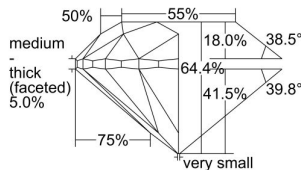

GIA®

FACSIMILE

GIA REPORT 5406671522

Verify this report at GIA.edu

GIA NATURAL DIAMOND DOSSIER®

December 04, 2021
GIA Report Number 5406671522
Shape and Cutting Style ..... Round Brilliant
Measurements ..... 4.88 - 4.95 x 3.17 mm

GRADING RESULTS

Carat Weight ..... 0.50 carat
Color Grade ..... J
Clarity Grade S11
Cut Grade ..... Very Good

ADDITIONAL GRADING INFORMATION

Polish ..... Excellent
Symmetry ..... Very Good
Fluorescence ..... Faint
Clarity Characteristics ..... Crystal
Inscription(s): GIA 5406671522

PROPORTIONS

Profile to actual proportions

GRADING SCALES

GIA COLOR SCALE

COLOURESS	D
	E
	F
	G
	H
	I
NEAR COLOURESS	J
	K
	L
FAIN	M
	N
	O
	P
VERY FAINT	Q
	R
	S
	T
	U
	V
	W
	X
	Y
LIGHT	Z

GIA CLARITY SCALE

FLAWLESS	VERY VERY SLIGHTLY INCLUDED	VVS₁	
			VVS₂
INTERNALLY FLAWLESS	VERY SLIGHTLY INCLUDED	VS₁	
		VS₂	
SLIGHTLY INCLUDED	SLIGHTLY INCLUDED	S1₁	
		S1₂	
INCLUDED	INCLUDED	I₁	
		I₂	
		I₃	

GIA CUT SCALE

EXCELLENT
VERY GOOD
GOOD
FAIR
POOR