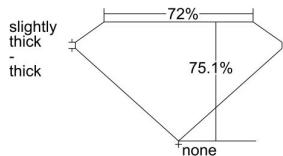

GIA®

FACSIMILE

GIA REPORT 5406680161

Verify this report at GIA.edu

GIA NATURAL DIAMOND DOSSIER®

October 05, 2021
GIA Report Number 5406680161
Shape and Cutting Style ..... Square Modified Brilliant
Measurements ..... 4.29 x 4.25 x 3.19 mm

GRADING RESULTS

Carat Weight ..... 0.50 carat
Color Grade I
Clarity Grade VVS1

ADDITIONAL GRADING INFORMATION

Polish ..... Very Good
Symmetry ..... Excellent
Fluorescence ..... None
Clarity Characteristics ..... Feather
Inscription(s): GIA 5406680161

PROPORTIONS

Profile not to actual proportions

GRADING SCALES

GIA COLOR SCALE		GIA CLARITY SCALE			
COLORLESS	D	VERY VERY SLIGHTLY INCLUDED	FLAWLESS		
	E		INTERNALLY FLAWLESS		
	F	VERY SLIGHTLY INCLUDED	VVS₁		
	G		VVS₂		
	H		VS₁		
	NEAR COLORLESS	I	SLIGHTLY INCLUDED	VS₂	
		J		SI₁	
		FAINT	K	INCLUDED	SI₂
			L		I₁
			M		I₂
VERT LIGHT	N	LIGHT	I₃		
	O				
	P				
	Q				
	R