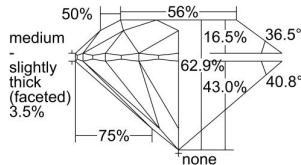

GIA®

FACSIMILE

GIA REPORT 5406689575

Verify this report at GIA.edu

GIA NATURAL DIAMOND DOSSIER®

October 06, 2021
GIA Report Number 5406689575
Shape and Cutting Style ..... Round Brilliant
Measurements ..... 5.02 - 5.07 x 3.17 mm

GRADING RESULTS

Carat Weight ..... 0.50 carat
Color Grade L
Clarity Grade VS1
Cut Grade ..... Excellent

ADDITIONAL GRADING INFORMATION

Polish ..... Excellent
Symmetry ..... Very Good
Fluorescence ..... Faint
Clarity Characteristics ..... Crystal, Feather, Pinpoint
Inscription(s): GIA 5406689575

PROPORTIONS

Profile to actual proportions

GRADING SCALES

GIA COLOR SCALE	GIA CLARITY SCALE	GIA CUT SCALE	
D	FLAWLESS	EXCELLENT	
E	INTERNALLY FLAWLESS		
F		VVS₁	VERY GOOD
G	VVS₂		
H	VS₁	GOOD	
I	VS₂		
J	SI₁	FAIR	
K	SI₂		
L	I₁	POOR	
M	I₂		
N	I₃		
O			
P			
Q			
R			
S			
T			
U			
V			
W			
X			
Y			
Z