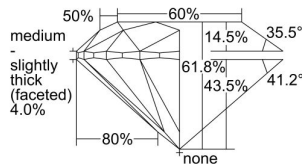

GIA®

FACSIMILE

GIA REPORT 5406749865

Verify this report at GIA.edu

GIA NATURAL DIAMOND DOSSIER®

October 22, 2021
GIA Report Number **5406749865**
Shape and Cutting Style ..... **Round Brilliant**
Measurements ..... **4.29 - 4.32 x 2.66 mm**

GRADING RESULTS

Carat Weight ..... **0.30 carat**
Color Grade ..... **D**
Clarity Grade **S11**
Cut Grade ..... **Excellent**

ADDITIONAL GRADING INFORMATION

Polish ..... **Excellent**
Symmetry ..... **Excellent**
Fluorescence ..... **None**
Clarity Characteristics ..... **Crystal**
Inscription(s): **GIA 5406749865**

PROPORTIONS

Profile to actual proportions

GRADING SCALES

GIA COLOR SCALE	GIA CLARITY SCALE	GIA CUT SCALE
D	FLAWLESS	EXCELLENT
E	FLAWLESS	
F	INTERNALLY FLAWLESS	VERY GOOD
G	FLAWLESS	
H	VVS₁	GOOD
I	VVS₂	
J	VS₁	FAIR
K	VS₂	
L	S1₁	POOR
M	S1₂	
N	I₁	
O	I₂	
P	I₃	
Q		
R		
S		
T		
U		
V		
W		
X		
Y		
Z