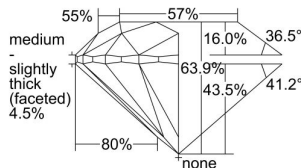

GIA®

FACSIMILE

GIA REPORT 5406842996

Verify this report at GIA.edu

GIA NATURAL DIAMOND DOSSIER®

November 02, 2021
GIA Report Number **5406842996**
Shape and Cutting Style ..... **Round Brilliant**
Measurements ..... **6.22 - 6.25 x 3.98 mm**

GRADING RESULTS

Carat Weight ..... **0.97 carat**
Color Grade ..... **H**
Clarity Grade **S12**
Cut Grade ..... **Very Good**

ADDITIONAL GRADING INFORMATION

Polish ..... **Excellent**
Symmetry ..... **Excellent**
Fluorescence ..... **None**
Clarity Characteristics ..... **Cloud, Crystal**
Inspection(s): **GIA 5406842996**

PROPORTIONS

Profile to actual proportions

GRADING SCALES

GIA COLOR SCALE

COLORLESS	D
	E
	F
	G
	H
	I
	J
NEAR COLORLESS	K
	L
	M
	N
	O
	P
	R
	S
	T
	U
	V
	W
	X
	Y
LIGHT	Z

GIA CLARITY SCALE

FLAWLESS	VERY VERY SLIGHTLY INCLUDED	VVS₁	VVS₂	VS₁	VS₂	SI₁	SI₂	I₁	I₂	I₃	
											INTERNALLY FLAWLESS

GIA CUT SCALE

EXCELLENT
VERY GOOD
GOOD
FAIR
POOR