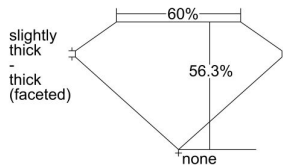

GIA®

FACSIMILE

GIA REPORT 5406911756

Verify this report at GIA.edu

GIA NATURAL DIAMOND DOSSIER®

October 22, 2021
GIA Report Number 5406911756
Shape and Cutting Style ..... Heart Brilliant
Measurements ..... 4.69 x 5.19 x 2.92 mm

GRADING RESULTS

Carat Weight ..... 0.43 carat
Color Grade ..... G
Clarity Grade VS1

ADDITIONAL GRADING INFORMATION

Polish ..... Excellent
Symmetry ..... Very Good
Fluorescence ..... None
Clarity Characteristics ..... Cloud, Needle, Pinpoint
Inscription(s): GIA 5406911756

PROPORTIONS

Profile not to actual proportions

GRADING SCALES

GIA COLOR SCALE		GIA CLARITY SCALE			
COLORLESS	D	VERY VERY SLIGHTLY INCLUDED	FLAWLESS		
	E		INTERNALLY FLAWLESS		
	F		VVS₁		
	NEAR COLORLESS	G	VVS₂		
		H	VERY SLIGHTLY INCLUDED	VS₁	
		I		VS₂	
		FAINT	J	SLIGHTLY INCLUDED	SI₁
	K		SI₂		
	L		INCLUDED		I₁
	M			I₂	
N	I₃				
LIGHT	O				
	P				
	Q				
	R				
	S				
	T				
	U				
	V				
	W				
	X				
	Y				
	Z