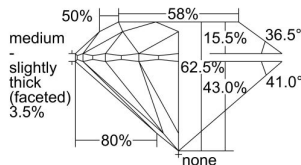

GIA®

FACSIMILE

GIA REPORT 5406929480

Verify this report at GIA.edu

GIA NATURAL DIAMOND DOSSIER®

October 25, 2021
GIA Report Number **5406929480**
Shape and Cutting Style ..... **Round Brilliant**
Measurements ..... **3.61 - 3.63 x 2.26 mm**

GRADING RESULTS

Carat Weight ..... **0.18 carat**
Color Grade ..... **F**
Clarity Grade **VVS2**
Cut Grade ..... **Excellent**

ADDITIONAL GRADING INFORMATION

Polish ..... **Excellent**
Symmetry ..... **Excellent**
Fluorescence ..... **None**
Clarity Characteristics..... **Cloud, Pinpoint, Feather, Surface
Graining**

Inscription(s): GIA 5406929480

PROPORTIONS

Profile to actual proportions

GRADING SCALES

GIA COLOR SCALE

COLORLESS	D
	E
	F
	G
	H
	I
	J
NEAR COLORLESS	K
	L
Faint	M
	N
	O
	P
	Q
	R
	S
	T
	U
	V
	W
	X
	Y
Light	Z

GIA CLARITY SCALE

FLAWLESS	VERY VERY SLIGHTLY INCLUDED	VVS₁	VVS₂	VS₁	VS₂	SI₁	SI₂	I₁	I₂	I₃	
											INTERNALLY FLAWLESS

GIA CUT SCALE

EXCELLENT
VERY GOOD
GOOD
FAIR
POOR