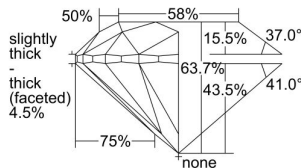

GIA®

FACSIMILE

GIA REPORT 5406995636

Verify this report at GIA.edu

GIA NATURAL DIAMOND DOSSIER®

November 29, 2021
GIA Report Number 5406995636
Shape and Cutting Style ..... Round Brilliant
Measurements ..... 5.58 - 5.61 x 3.57 mm

GRADING RESULTS

Carat Weight ..... 0.70 carat
Color Grade ..... E
Clarity Grade VS2
Cut Grade ..... Very Good

ADDITIONAL GRADING INFORMATION

Polish ..... Excellent
Symmetry ..... Excellent
Fluorescence ..... None
Clarity Characteristics ..... Cloud
Inscription(s): GIA 5406995636

PROPORTIONS

Profile to actual proportions