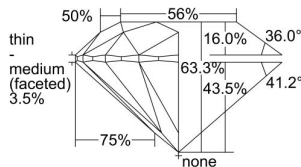

GIA®

FACSIMILE

GIA REPORT 5413010435

Verify this report at GIA.edu

GIA NATURAL DIAMOND DOSSIER®

October 25, 2021
GIA Report Number 5413010435
Shape and Cutting Style ..... Round Brilliant
Measurements ..... 5.34 - 5.38 x 3.39 mm

GRADING RESULTS

Carat Weight ..... 0.60 carat
Color Grade L
Clarity Grade VS1
Cut Grade ..... Excellent

ADDITIONAL GRADING INFORMATION

Polish ..... Excellent
Symmetry ..... Excellent
Fluorescence ..... Medium Blue
Clarity Characteristics.. Cloud, Crystal, Feather, Indented Natural
Inscription(s): GIA 5413010435

PROPORTIONS

Profile to actual proportions