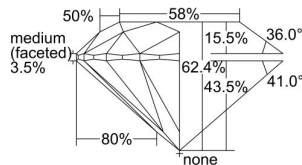

GIA®

FACSIMILE

GIA REPORT

5413046801

Verify this report at GIA.edu

GIA NATURAL DIAMOND DOSSIER®

December 01, 2021
GIA Report Number 5413046801
Shape and Cutting Style ..... Round Brilliant
Measurements ..... 4.27 - 4.29 x 2.67 mm

GRADING RESULTS

Carat Weight ..... 0.30 carat
Color Grade ..... F
Clarity Grade VS1
Cut Grade ..... Excellent

ADDITIONAL GRADING INFORMATION

Polish ..... Excellent
Symmetry ..... Excellent
Fluorescence ..... None
Clarity Characteristics ..... Indented Natural
Inscription(s): GIA 5413046801

PROPORTIONS

Profile to actual proportions

GRADING SCALES

GIA COLOR SCALE

COLORLESS	D
	E
	F
	G
NEAR COLORLESS	H
	I
	J
FAIN	K
	L
	M
	N
	O
VERY LIGHT	P
	Q
	R
	S
	T
	U
	V
LIGHT	W
	X
	Y
	Z

GIA CLARITY SCALE

VERY VERY SLIGHTLY INCLUDED	FLAWLESS
	INTERNALLY FLAWLESS
VERY SLIGHTLY INCLUDED	VVS₁
	VVS₂
SLIGHTLY INCLUDED	VS₁
	VS₂
INCLUDED	SI₁
	SI₂
	I₁
	I₂
	I₃

GIA CUT SCALE

EXCELLENT
VERY GOOD
GOOD
FAIR
POOR