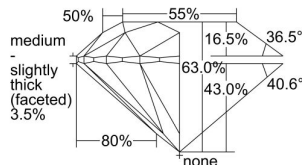

GIA®

FACSIMILE

GIA REPORT

5413253351

Verify this report at GIA.edu

GIA NATURAL DIAMOND DOSSIER®

November 12, 2021
GIA Report Number 5413253351
Shape and Cutting Style ..... Round Brilliant
Measurements ..... 4.68 - 4.71 x 2.96 mm

GRADING RESULTS

Carat Weight ..... 0.40 carat
Color Grade ..... F
Clarity Grade VS1
Cut Grade ..... Excellent

ADDITIONAL GRADING INFORMATION

Polish ..... Excellent
Symmetry ..... Excellent
Fluorescence ..... None
Clarity Characteristics..... Indented Natural, Cloud
Inscription(s): GIA 5413253351

PROPORTIONS

Profile to actual proportions

GRADING SCALES

GIA COLOR SCALE

COLORED	D
	E
	F
	G
	H
	I
	J
NEAR COLORLESS	K
	L
Faint	M
	N
	O
	P
	Q
	R
	S
	T
	U
	V
	W
	X
	Y
Light	Z

GIA CLARITY SCALE

VERY VERY SLIGHTLY INCLUDED	FLAWLESS
	INTERNALLY FLAWLESS
VERY SLIGHTLY INCLUDED	VVS₁
	VVS₂
SLIGHTLY INCLUDED	VS₁
	VS₂
INCLUDED	SI₁
	SI₂
INCLUDED	I₁
	I₂
	I₃

GIA CUT SCALE

EXCELLENT	VERY GOOD	GOOD	FAIR	POOR