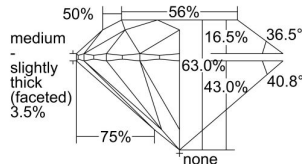

GIA®

FACSIMILE

GIA REPORT

5413486857

Verify this report at GIA.edu

GIA NATURAL DIAMOND DOSSIER®

December 01, 2021
GIA Report Number 5413486857
Shape and Cutting Style ..... Round Brilliant
Measurements ..... 4.21 - 4.28 x 2.67 mm

GRADING RESULTS

Carat Weight ..... 0.30 carat
Color Grade ..... E
Clarity Grade VS1
Cut Grade ..... Excellent

ADDITIONAL GRADING INFORMATION

Polish ..... Excellent
Symmetry ..... Very Good
Fluorescence ..... None
Clarity Characteristics ..... Crystal, Cloud, Pinpoint
Inscription(s): GIA 5413486857

PROPORTIONS

Profile to actual proportions

GRADING SCALES

GIA COLOR SCALE

COLORLESS	D
	E
	F
	G
	H
	I
	J
NEAR COLORLESS	K
	L
Faint	M
	N
	O
	P
	Q
	R
	S
	T
	U
	V
	W
	X
	Y
Light	Z

GIA CLARITY SCALE

FLAWLESS	VERY VERY SLIGHTLY INCLUDED	VVS₁	VVS₂	VS₁	VS₂	SI₁	SI₂	I₁	I₂	I₃	
											INTERNAL FLAWLESS

GIA CUT SCALE

EXCELLENT
VERY GOOD
GOOD
FAIR
POOR