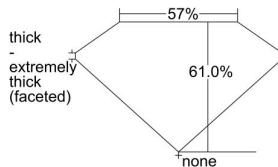

GIA®

FACSIMILE

GIA REPORT

5413506406

Verify this report at GIA.edu

GIA NATURAL DIAMOND DOSSIER®

December 07, 2021
GIA Report Number 5413506406
Shape and Cutting Style ..... Heart Brilliant
Measurements ..... 5.38 x 6.34 x 3.86 mm

GRADING RESULTS

Carat Weight ..... 0.80 carat
Color Grade ..... E
Clarity Grade SI2

ADDITIONAL GRADING INFORMATION

Polish ..... Excellent
Symmetry ..... Very Good
Fluorescence ..... Medium Yellow
Clarity Characteristics ..... Crystal
Inscription(s): GIA 5413506406

PROPORTIONS

Profile not to actual proportions

GRADING SCALES

GIA COLOR SCALE		GIA CLARITY SCALE			
COLORLESS	D	VERY VERY SLIGHTLY INCLUDED	FLAWLESS		
	E		INTERNALLY FLAWLESS		
	F	VERY SLIGHTLY INCLUDED	VVS₁		
	G		VVS₂		
	H		VS₁		
	NEAR COLORLESS	I	SLIGHTLY INCLUDED	VS₂	
		J		SI₁	
		FAINT	K	INCLUDED	SI₂
			L		I₁
			M		I₂
VERT LIGHT	N	LIGHT	I₃		
	O				
	P				
	Q				
	R