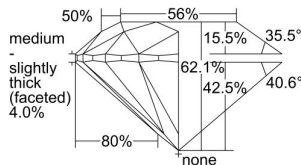

GIA®

FACSIMILE

GIA REPORT 5413519824

Verify this report at GIA.edu

GIA NATURAL DIAMOND DOSSIER®

December 03, 2021
GIA Report Number 5413519824
Shape and Cutting Style ..... Round Brilliant
Measurements ..... 5.43 - 5.45 x 3.38 mm

GRADING RESULTS

Carat Weight ..... 0.62 carat
Color Grade ..... G
Clarity Grade VS2
Cut Grade ..... Excellent

ADDITIONAL GRADING INFORMATION

Polish ..... Excellent
Symmetry ..... Excellent
Fluorescence ..... None
Clarity Characteristics ..... Crystal
Inscription(s): GIA 5413519824

PROPORTIONS

Profile to actual proportions

GRADING SCALES

GIA COLOR SCALE	GIA CLARITY SCALE	GIA CUT SCALE	
D	FLAWLESS	EXCELLENT	
E	INTERNALLY FLAWLESS		
F		VVS₁	VERY GOOD
G	VVS₂		
H	VS₁	GOOD	
I	VS₂		
J	SI₁	FAIR	
K	SI₂		
L	I₁	POOR	
M	I₂		
N	I₃		
O			
P			
Q			
R			
S			
T			
U			
V			
W			
X			
Y			
Z