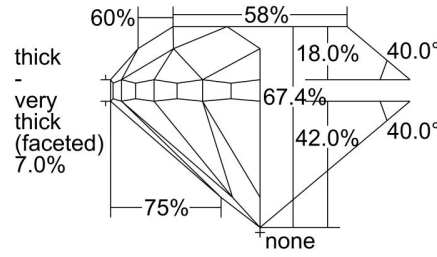

GIA NATURAL DIAMOND GRADING REPORT

December 13, 2021  
 GIA Report Number ..... 5413571038  
 Shape and Cutting Style ..... Round Brilliant  
 Measurements ..... 5.97 - 6.10 x 4.06 mm

GRADING RESULTS

Carat Weight ..... 1.00 carat  
 Color Grade ..... H  
 Clarity Grade ..... VVS1  
 Cut Grade ..... Good

ADDITIONAL GRADING INFORMATION

Polish ..... Excellent  
 Symmetry ..... Good  
 Fluorescence ..... None  
 Inscription(s): GIA 5413571038

PROPORTIONS

Profile to actual proportions

CLARITY CHARACTERISTICS

KEY TO SYMBOLS\*

-  Cloud
-  Feather

\* Red symbols denote internal characteristics (inclusions). Green or black symbols denote external characteristics (blemishes). Diagram is an approximate representation of the diamond, and symbols shown indicate type, position, and approximate size of clarity characteristics. All clarity characteristics may not be shown. Details of finish are not shown.