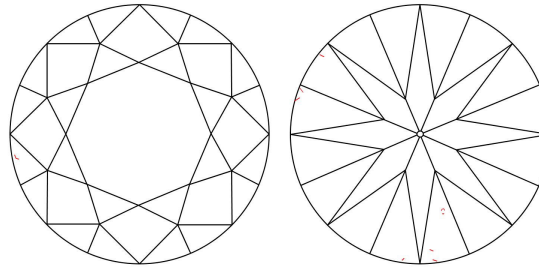

GIA NATURAL DIAMOND GRADING REPORT

December 13, 2021  
 GIA Report Number ..... 5413571038  
 Shape and Cutting Style ..... Round Brilliant  
 Measurements ..... 5.97 - 6.10 x 4.06 mm

GRADING RESULTS

Carat Weight ..... 1.00 carat  
 Color Grade ..... H  
 Clarity Grade ..... VVS1  
 Cut Grade ..... Good

ADDITIONAL GRADING INFORMATION

Polish ..... Excellent  
 Symmetry ..... Good  
 Fluorescence ..... None  
 Inscription(s): GIA 5413571038

PROPORTIONS

Profile to actual proportions

CLARITY CHARACTERISTICS

KEY TO SYMBOLS\*

-  Cloud
-  Feather

\* Red symbols denote internal characteristics (inclusions). Green or black symbols denote external characteristics (blemishes). Diagram is an approximate representation of the diamond, and symbols shown indicate type, position, and approximate size of clarity characteristics. All clarity characteristics may not be shown. Details of finish are not shown.