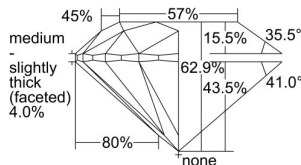

GIA®

FACSIMILE

GIA REPORT 5413579806

Verify this report at GIA.edu

GIA NATURAL DIAMOND DOSSIER®

December 09, 2021
GIA Report Number 5413579806
Shape and Cutting Style ..... Round Brilliant
Measurements ..... 5.29 - 5.32 x 3.34 mm

GRADING RESULTS

Carat Weight ..... 0.58 carat
Color Grade ..... H
Clarity Grade VVS1
Cut Grade ..... Excellent

ADDITIONAL GRADING INFORMATION

Polish ..... Excellent
Symmetry ..... Excellent
Fluorescence ..... Medium Blue
Clarity Characteristics ..... Pinpoint, Feather
Inscription(s): GIA 5413579806

PROPORTIONS

Profile to actual proportions

GRADING SCALES

GIA COLOR SCALE	GIA CLARITY SCALE	GIA CUT SCALE	
D	FLAWLESS	EXCELLENT	
E	INTERNALLY FLAWLESS		
F		VVS₁	VERY GOOD
G	VVS₂		
H	VS₁	GOOD	
I	VS₂		
J	SI₁	FAIR	
K	SI₂		
L	I₁	POOR	
M	I₂		
N	I₃		
O			
P			
Q			
R			
S			
T			
U			
V			
W			
X			
Y			
Z