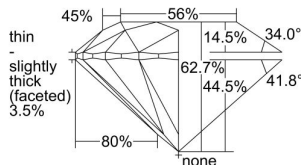

GIA®

FACSIMILE

GIA REPORT

5413663343

Verify this report at GIA.edu

GIA NATURAL DIAMOND DOSSIER®

December 22, 2021
GIA Report Number 5413663343
Shape and Cutting Style ..... Round Brilliant
Measurements ..... 4.27 - 4.31 x 2.69 mm

GRADING RESULTS

Carat Weight ..... 0.30 carat
Color Grade ..... K
Clarity Grade VS2
Cut Grade ..... Excellent

ADDITIONAL GRADING INFORMATION

Polish ..... Excellent
Symmetry ..... Very Good
Fluorescence ..... Faint
Clarity Characteristics ..... Cloud, Crystal, Indented Natural
Inscription(s): GIA 5413663343

PROPORTIONS

Profile to actual proportions