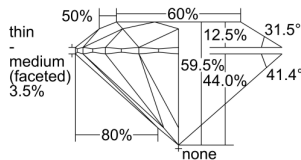

GIA®

FACSIMILE

GIA REPORT 5413771575

Verify this report at GIA.edu

GIA NATURAL DIAMOND DOSSIER®

December 24, 2021
GIA Report Number 5413771575
Shape and Cutting Style ..... Round Brilliant
Measurements ..... 4.82 - 4.85 x 2.88 mm

GRADING RESULTS

Carat Weight ..... 0.40 carat
Color Grade ..... D
Clarity Grade VS2
Cut Grade ..... Excellent

ADDITIONAL GRADING INFORMATION

Polish ..... Excellent
Symmetry ..... Excellent
Fluorescence ..... None
Clarity Characteristics ..... Crystal
Inscription(s): GIA 5413771575

PROPORTIONS

Profile to actual proportions

GRADING SCALES

GIA COLOR SCALE	GIA CLARITY SCALE	GIA CUT SCALE	
D	FLAWLESS	EXCELLENT	
E	INTERNALLY FLAWLESS		
F		VVS₁	VERY GOOD
G	VVS₂		
H	VS₁	GOOD	
I	VS₂		
J	SI₁	FAIR	
K	SI₂		
L	I₁	POOR	
M			
N			
O	I₂		
P			
Q	I₃		
R			
S			
T			
U			
V			
W			
X			
Y			
Z