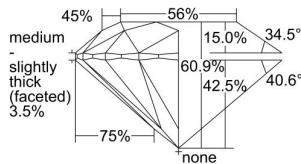

GIA®

FACSIMILE

GIA REPORT

5413786244

Verify this report at GIA.edu

GIA NATURAL DIAMOND DOSSIER®

December 23, 2021
GIA Report Number **5413786244**
Shape and Cutting Style ..... **Round Brilliant**
Measurements ..... **5.10 - 5.14 x 3.12 mm**

GRADING RESULTS

Carat Weight ..... **0.50 carat**
Color Grade ..... **G**
Clarity Grade **S12**
Cut Grade ..... **Excellent**

ADDITIONAL GRADING INFORMATION

Polish ..... **Excellent**
Symmetry ..... **Excellent**
Fluorescence ..... **None**
Clarity Characteristics..... **Cloud, Crystal**
Inscription(s): **GIA 5413786244**

PROPORTIONS

Profile to actual proportions

GRADING SCALES

GIA COLOR SCALE

COLORED
D
E
F
G
H
I
J
K
L
M
N
O
P
R
S
T
U
V
W
X
Y
Z

GIA CLARITY SCALE

FLAWLESS
INTERNALLY FLAWLESS
VVS₁
VVS₂
VS₁
VS₂
SI₁
SI₂
I₁
I₂
I₃

GIA CUT SCALE

EXCELLENT
VERY GOOD
GOOD
FAIR
POOR