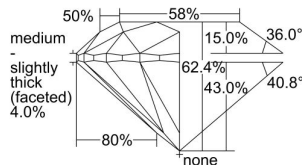

GIA®

FACSIMILE

GIA REPORT

5413793344

Verify this report at GIA.edu

GIA NATURAL DIAMOND DOSSIER®

December 23, 2021
GIA Report Number **5413793344**
Shape and Cutting Style ..... **Round Brilliant**
Measurements ..... **4.49 - 4.53 x 2.81 mm**

GRADING RESULTS

Carat Weight ..... **0.36 carat**
Color Grade ..... **I**
Clarity Grade **VS1**
Cut Grade ..... **Excellent**

ADDITIONAL GRADING INFORMATION

Polish ..... **Excellent**
Symmetry ..... **Excellent**
Fluorescence ..... **Strong Blue**
Clarity Characteristics..... **Cloud, Crystal, Feather, Needle**
Inscription(s): **GIA 5413793344**

PROPORTIONS

Profile to actual proportions

GRADING SCALES

GIA COLOR SCALE

COLORLESS	D
	E
	F
	G
	H
	I
	J
NEAR COLORLESS	K
	L
Faint	M
	N
	O
	P
Very Light	Q
	R
	S
	T
	U
	V
	W
	X
	Y
Light	Z

GIA CLARITY SCALE

FLAWLESS	VERY VERY SLIGHTLY INCLUDED	VS₁	VS₂	VS₁	SI₁	SI₂	I₁	I₂	I₃			
										VERY SLIGHTLY INCLUDED	SLIGHTLY INCLUDED	INCLUDED

GIA CUT SCALE

EXCELLENT
VERY GOOD
GOOD
FAIR
POOR