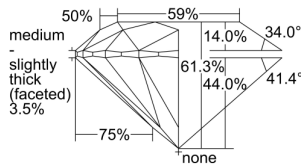

GIA®

FACSIMILE

GIA REPORT

5413794414

Verify this report at GIA.edu

GIA NATURAL DIAMOND DOSSIER®

December 28, 2021
GIA Report Number **5413794414**
Shape and Cutting Style ..... **Round Brilliant**
Measurements ..... **4.89 - 4.91 x 3.00 mm**

GRADING RESULTS

Carat Weight ..... **0.44 carat**
Color Grade ..... **J**
Clarity Grade **S11**
Cut Grade ..... **Excellent**

ADDITIONAL GRADING INFORMATION

Polish ..... **Excellent**
Symmetry ..... **Excellent**
Fluorescence ..... **None**
Clarity Characteristics ..... **Crystal, Feather**
Inscription(s): **GIA 5413794414**

PROPORTIONS

Profile to actual proportions

GRADING SCALES

GIA COLOR SCALE

COLORED	D
	E
	F
	G
	H
	I
	J
NEAR COLORLESS	K
	L
	M
	N
	O
	P
	R
	S
	T
	U
	V
	W
	X
	Y
LIGHT	Z

GIA CLARITY SCALE

VERY VERY SLIGHTLY INCLUDED	FLAWLESS
	INTERNALLY FLAWLESS
VERY SLIGHTLY INCLUDED	VVS₁
	VVS₂
SLIGHTLY INCLUDED	VS₁
	VS₂
INCLUDED	I₁
	I₂
	I₃

GIA CUT SCALE

EXCELLENT
VERY GOOD
GOOD
FAIR
POOR