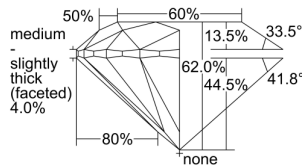

GIA®

FACSIMILE

GIA REPORT

5413852651

Verify this report at GIA.edu

GIA NATURAL DIAMOND DOSSIER®

January 05, 2022
GIA Report Number **5413852651**
Shape and Cutting Style ..... **Round Brilliant**
Measurements ..... **5.93 - 5.96 x 3.69 mm**

GRADING RESULTS

Carat Weight ..... **0.80 carat**
Color Grade ..... **H**
Clarity Grade **VS2**
Cut Grade ..... **Excellent**

ADDITIONAL GRADING INFORMATION

Polish ..... **Excellent**
Symmetry ..... **Excellent**
Fluorescence ..... **Strong Blue**
Clarity Characteristics ..... **Crystal**
Inscription(s): **GIA 5413852651**

PROPORTIONS

Profile to actual proportions

GRADING SCALES

GIA COLOR SCALE

COLORESS	D
	E
	F
	G
	H
	I
	J
NEAR COLORESS	K
	L
	M
	N
	O
	P
	Q
	R
	S
	T
	U
	V
	W
	X
	Y
LIGHT	Z

GIA CLARITY SCALE

VERY VERY SLIGHTLY INCLUDED	FLAWLESS
	INTERNALLY FLAWLESS
VERY SLIGHTLY INCLUDED	VVS₁
	VVS₂
SLIGHTLY INCLUDED	VS₁
	VS₂
INCLUDED	SI₁
	SI₂
	I₁
	I₂
	I₃

GIA CUT SCALE

EXCELLENT
VERY GOOD
GOOD
FAIR
POOR