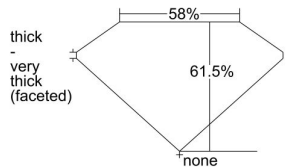

GIA®

FACSIMILE

GIA REPORT

5413864642

Verify this report at GIA.edu

GIA NATURAL DIAMOND DOSSIER®

December 31, 2021
GIA Report Number **5413864642**
Shape and Cutting Style ..... **Heart Brilliant**
Measurements ..... **4.64 x 5.39 x 3.31 mm**

GRADING RESULTS

Carat Weight ..... **0.50 carat**
Color Grade ..... **F**
Clarity Grade **VS1**

ADDITIONAL GRADING INFORMATION

Polish ..... **Excellent**
Symmetry ..... **Excellent**
Fluorescence ..... **None**
Clarity Characteristics ..... **Feather**
Inscription(s): **GIA 5413864642**

PROPORTIONS

Profile not to actual proportions

GRADING SCALES

GIA COLOR SCALE		GIA CLARITY SCALE		
COLORLESS	D	VERY VERY SLIGHTLY INCLUDED	FLAWLESS	
	E		INTERNALLY FLAWLESS	
	F		VS₁	
	G		VS₂	
	NEAR COLORLESS	H	VERY SLIGHTLY INCLUDED	VS₁
		I		VS₂
		J	SLIGHTLY INCLUDED	S₁
		K		S₂
	FAINT	L	INCLUDED	I₁
		M		I₂
N		I₃		
O				
VERT LIGHT		P		
		Q		
		R		
		S		
LIGHT	T			
	U			
	V			
	W			
	X			
	Y			
	Z