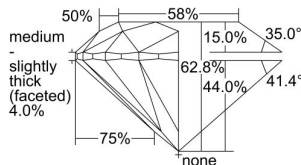

GIA®

FACSIMILE

GIA REPORT 5413879432

Verify this report at GIA.edu

GIA NATURAL DIAMOND DOSSIER®

January 05, 2022
GIA Report Number **5413879432**
Shape and Cutting Style ..... **Round Brilliant**
Measurements ..... **6.20 - 6.25 x 3.91 mm**

GRADING RESULTS

Carat Weight ..... **0.94 carat**
Color Grade ..... **D**
Clarity Grade **VS1**
Cut Grade ..... **Excellent**

ADDITIONAL GRADING INFORMATION

Polish ..... **Excellent**
Symmetry ..... **Excellent**
Fluorescence ..... **None**
Clarity Characteristics..... **Feather, Pinpoint, Cloud, Needle**
Inscription(s): **GIA 5413879432**

PROPORTIONS

Profile to actual proportions

GRADING SCALES

GIA COLOR SCALE	GIA CLARITY SCALE	GIA CUT SCALE
D	FLAWLESS	EXCELLENT
E	FLAWLESS	
F	INTERNALLY FLAWLESS	VERY GOOD
G	FLAWLESS	
H	VVS₁	GOOD
I	VVS₂	
J	VS₁	FAIR
K	VS₂	
L	SI₁	POOR
M	SI₂	
N	I₁	
O	I₂	
P	I₃	
Q		
R		
S		
T		
U		
V		
W		
X		
Y		
Z