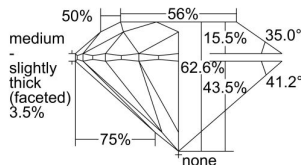

GIA®

FACSIMILE

GIA REPORT

5413978264

Verify this report at GIA.edu

GIA NATURAL DIAMOND DOSSIER®

January 20, 2022
GIA Report Number **5413978264**
Shape and Cutting Style ..... **Round Brilliant**
Measurements ..... **4.50 - 4.53 x 2.83 mm**

GRADING RESULTS

Carat Weight ..... **0.35 carat**
Color Grade ..... **H**
Clarity Grade **VVS1**
Cut Grade ..... **Excellent**

ADDITIONAL GRADING INFORMATION

Polish ..... **Excellent**
Symmetry ..... **Excellent**
Fluorescence ..... **Very Strong Blue**
Clarity Characteristics ..... **Cloud**
Inscription(s): **GIA 5413978264**

PROPORTIONS

Profile to actual proportions

GRADING SCALES

GIA COLOR SCALE

COLORESS	D
	E
	F
	G
NEAR COLORESS	H
	I
	J
Faint	K
	L
	M
	N
	O
Very Light	P
	Q
	R
	S
	T
	U
	V
Light	W
	X
	Y
	Z

GIA CLARITY SCALE

VERY VERY SLIGHTLY INCLUDED	FLAWLESS
	INTERNALLY FLAWLESS
VERY SLIGHTLY INCLUDED	VVS₁
	VVS₂
SLIGHTLY INCLUDED	VS₁
	VS₂
INCLUDED	SI₁
	SI₂
INCLUDED	I₁
	I₂
	I₃

GIA CUT SCALE

EXCELLENT	VERY GOOD	GOOD	FAIR	POOR