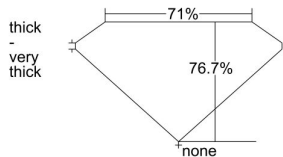

GIA®

FACSIMILE

GIA REPORT 5416045810

Verify this report at GIA.edu

GIA NATURAL DIAMOND DOSSIER®

December 01, 2021
GIA Report Number 5416045810
Shape and Cutting Style ..... Square Modified Brilliant
Measurements ..... 4.10 x 3.95 x 3.03 mm

GRADING RESULTS

Carat Weight ..... 0.40 carat
Color Grade ..... D
Clarity Grade VS1

ADDITIONAL GRADING INFORMATION

Polish ..... Excellent
Symmetry ..... Good
Fluorescence ..... None
Clarity Characteristics ..... Feather, Cloud, Indented Natural
Inspection(s): GIA 5416045810

PROPORTIONS

Profile not to actual proportions

GRADING SCALES

GIA COLOR SCALE		GIA CLARITY SCALE			
COLORLESS	D	VERY VERY SLIGHTLY INCLUDED	FLAWLESS		
	E		INTERNALLY FLAWLESS		
	F		VS₁		
	NEAR COLORLESS	G	VERY SLIGHTLY INCLUDED	VS₂	
		H		VS₁	
		FAINT	I	SLIGHTLY INCLUDED	VS₂
			J		SI₁
			K		SI₂
	LIGHT	L	INCLUDED	I₁	
		M		I₂	
N		I₃			
O					
P					
Q					
R