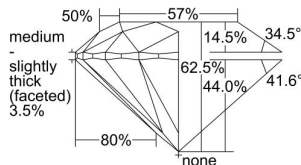

GIA®

FACSIMILE

GIA REPORT 5416045859

Verify this report at GIA.edu

GIA NATURAL DIAMOND DOSSIER®

December 01, 2021
GIA Report Number 5416045859
Shape and Cutting Style ..... Round Brilliant
Measurements ..... 4.34 - 4.36 x 2.72 mm

GRADING RESULTS

Carat Weight ..... 0.31 carat
Color Grade I
Clarity Grade VS1
Cut Grade ..... Excellent

ADDITIONAL GRADING INFORMATION

Polish ..... Excellent
Symmetry ..... Excellent
Fluorescence ..... Faint
Clarity Characteristics ..... Crystal, Cloud, Pinpoint
Inscription(s): GIA 5416045859

PROPORTIONS

Profile to actual proportions

GRADING SCALES

GIA COLOR SCALE	GIA CLARITY SCALE	GIA CUT SCALE	
D	FLAWLESS	EXCELLENT	
E	INTERNALLY FLAWLESS		
F		VVS₁	VERY GOOD
G	VVS₂		
H	VS₁	GOOD	
I	VS₂		
J	SI₁	FAIR	
K	SI₂		
L	I₁	POOR	
M	I₂		
N	I₃		
O			
P			
Q			
R			
S			
T			
U			
V			
W			
X			
Y			
Z