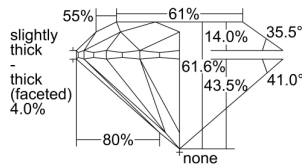

GIA®

FACSIMILE

GIA REPORT

5416054731

Verify this report at GIA.edu

GIA NATURAL DIAMOND DOSSIER®

November 01, 2021
GIA Report Number **5416054731**
Shape and Cutting Style ..... **Round Brilliant**
Measurements ..... **5.67 - 5.70 x 3.50 mm**

GRADING RESULTS

Carat Weight ..... **0.71 carat**
Color Grade ..... **E**
Clarity Grade **VS1**
Cut Grade ..... **Very Good**

ADDITIONAL GRADING INFORMATION

Polish ..... **Excellent**
Symmetry ..... **Very Good**
Fluorescence ..... **None**
Clarity Characteristics ..... **Crystal, Cloud**
Inscription(s): **GIA 5416054731**

PROPORTIONS

Profile to actual proportions

GRADING SCALES

GIA COLOR SCALE

COLORESS	D
	E
	F
	G
	H
	I
	J
NEAR COLORESS	K
	L
FAIN	M
	N
	O
	P
	Q
	R
	S
	T
	U
	V
	W
	X
	Y
LIGHT	Z

GIA CLARITY SCALE

VERY VERY SLIGHTLY INCLUDED	FLAWLESS
	INTERNALLY FLAWLESS
VERY SLIGHTLY INCLUDED	VVS₁
	VVS₂
SLIGHTLY INCLUDED	VS₁
	VS₂
INCLUDED	SI₁
	SI₂
	I₁
	I₂
	I₃

GIA CUT SCALE

EXCELLENT
VERY GOOD
GOOD
FAIR
POOR