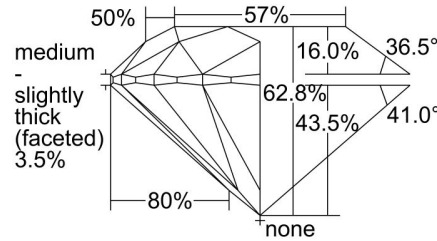

GIA NATURAL DIAMOND GRADING REPORT

November 03, 2021
 GIA Report Number 5416114486
 Shape and Cutting Style Round Brilliant
 Measurements 6.34 - 6.39 x 4.00 mm

GRADING RESULTS

Carat Weight 1.01 carat
 Color Grade F
 Clarity Grade VS1
 Cut Grade Excellent

ADDITIONAL GRADING INFORMATION

Polish Excellent
 Symmetry Excellent
 Fluorescence Medium Blue
 Inscription(s): GIA 5416114486
 Comments: Additional pinpoints are not shown.

PROPORTIONS

Profile to actual proportions

CLARITY CHARACTERISTICS

KEY TO SYMBOLS*

-  Cavity
-  Feather
-  Pinpoint
-  Natural

* Red symbols denote internal characteristics (inclusions). Green or black symbols denote external characteristics (blemishes). Diagram is an approximate representation of the diamond, and symbols shown indicate type, position, and approximate size of clarity characteristics. All clarity characteristics may not be shown. Details of finish are not shown.