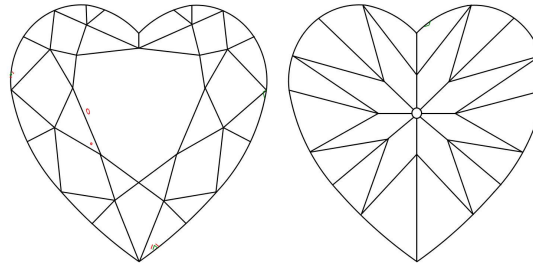

GIA NATURAL DIAMOND GRADING REPORT

November 17, 2021  
 GIA Report Number ..... 5416270055  
 Shape and Cutting Style ..... Heart Brilliant  
 Measurements ..... 5.81 x 7.14 x 4.51 mm

GRADING RESULTS

Carat Weight ..... 1.20 carat  
 Color Grade ..... H  
 Clarity Grade ..... VS1

ADDITIONAL GRADING INFORMATION

Polish ..... Excellent  
 Symmetry ..... Very Good  
 Fluorescence ..... None  
 Inscription(s): GIA 5416270055  
**Comments:** Clouds are not shown.

PROPORTIONS

Profile not to actual proportions

CLARITY CHARACTERISTICS

KEY TO SYMBOLS\*

- Crystal
- ◡ Indented Natural
- △ Natural

\* Red symbols denote internal characteristics (inclusions). Green or black symbols denote external characteristics (blemishes). Diagram is an approximate representation of the diamond, and symbols shown indicate type, position, and approximate size of clarity characteristics. All clarity characteristics may not be shown. Details of finish are not shown.