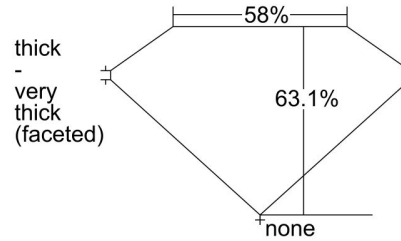

GIA NATURAL DIAMOND GRADING REPORT

November 17, 2021  
 GIA Report Number ..... 5416270055  
 Shape and Cutting Style ..... Heart Brilliant  
 Measurements ..... 5.81 x 7.14 x 4.51 mm

GRADING RESULTS

Carat Weight ..... 1.20 carat  
 Color Grade ..... H  
 Clarity Grade ..... VS1

ADDITIONAL GRADING INFORMATION

Polish ..... Excellent  
 Symmetry ..... Very Good  
 Fluorescence ..... None  
 Inscription(s): GIA 5416270055  
**Comments:** Clouds are not shown.

PROPORTIONS

Profile not to actual proportions

CLARITY CHARACTERISTICS

KEY TO SYMBOLS\*

- Crystal
- ◡ Indented Natural
- △ Natural

\* Red symbols denote internal characteristics (inclusions). Green or black symbols denote external characteristics (blemishes). Diagram is an approximate representation of the diamond, and symbols shown indicate type, position, and approximate size of clarity characteristics. All clarity characteristics may not be shown. Details of finish are not shown.