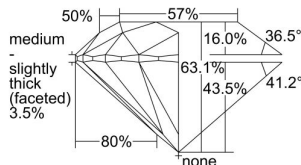

GIA®

FACSIMILE

GIA REPORT 5416314795

Verify this report at GIA.edu

GIA NATURAL DIAMOND DOSSIER®

November 26, 2021
GIA Report Number 5416314795
Shape and Cutting Style ..... Round Brilliant
Measurements ..... 5.12 - 5.15 x 3.24 mm

GRADING RESULTS

Carat Weight ..... 0.53 carat
Color Grade ..... D
Clarity Grade VS1
Cut Grade ..... Excellent

ADDITIONAL GRADING INFORMATION

Polish ..... Excellent
Symmetry ..... Excellent
Fluorescence ..... None
Clarity Characteristics ..... Crystal, Pinpoint
Inscription(s): GIA 5416314795

PROPORTIONS

Profile to actual proportions

GRADING SCALES

GIA COLOR SCALE

COLORLESS	D
	E
	F
	G
	H
NEAR COLORLESS	I
	J
	K
	L
FAIN	M
	N
	O
	P
VERY LIGHT	Q
	R
	S
	T
	U
	V
	W
	X
	Y
LIGHT	Z

GIA CLARITY SCALE

FLAWLESS	VERY VERY SLIGHTLY INCLUDED	VS₁	VS₂	VS₁	VS₂	SI₁	SI₂	I₁	I₂	I₃	
											FLAWLESS
INTERNALLY FLAWLESS	VERY SLIGHTLY INCLUDED										

GIA CUT SCALE

EXCELLENT
VERY GOOD
GOOD
FAIR
POOR