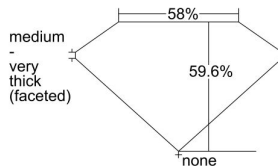

GIA®

FACSIMILE

GIA REPORT 5416434786

Verify this report at GIA.edu

GIA NATURAL DIAMOND DOSSIER®

November 27, 2021
GIA Report Number 5416434786
Shape and Cutting Style ..... Oval Brilliant
Measurements ..... 6.65 x 4.67 x 2.79 mm

GRADING RESULTS

Carat Weight ..... 0.56 carat
Color Grade ..... D
Clarity Grade VVS1

ADDITIONAL GRADING INFORMATION

Polish ..... Very Good
Symmetry ..... Very Good
Fluorescence ..... None
Clarity Characteristics ..... Feather
Inscription(s): GIA 5416434786

PROPORTIONS

Profile not to actual proportions

GRADING SCALES

GIA COLOR SCALE		GIA CLARITY SCALE			
COLORLESS	D	VERY VERY SLIGHTLY INCLUDED	FLAWLESS		
	E		INTERNALLY FLAWLESS		
	F		VVS₁		
	NEAR COLORLESS	G	VERY SLIGHTLY INCLUDED	VVS₂	
		H		VS₁	
		FAINT	I	SLIGHTLY INCLUDED	VS₂
			J		SI₁
			K		SI₂
	LIGHT	L	INCLUDED	I₁	
		M		I₂	
N		I₃			
O					
P					
Q					
R