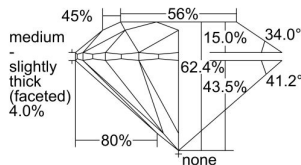

GIA®

FACSIMILE

GIA REPORT 5416537940

Verify this report at GIA.edu

GIA NATURAL DIAMOND DOSSIER®

December 09, 2021
GIA Report Number 5416537940
Shape and Cutting Style ..... Round Brilliant
Measurements ..... 5.08 - 5.09 x 3.18 mm

GRADING RESULTS

Carat Weight ..... 0.50 carat
Color Grade ..... D
Clarity Grade VVS2
Cut Grade ..... Excellent

ADDITIONAL GRADING INFORMATION

Polish ..... Excellent
Symmetry ..... Excellent
Fluorescence ..... Faint
Clarity Characteristics ..... Pinpoint
Inscription(s): GIA 5416537940

PROPORTIONS

Profile to actual proportions

GRADING SCALES

GIA COLOR SCALE	GIA CLARITY SCALE	GIA CUT SCALE
COLOREDNESS	FLAWLESS	EXCELLENT
D	FLAWLESS	
E	FLAWLESS	VERY GOOD
F	FLAWLESS	
G	FLAWLESS	
H	FLAWLESS	
NEAR COLORLESS	VVS₁	GOOD
I	VVS₂	
J	VS₁	FAIR
K	VS₂	
L	SI₁	POOR
M	SI₂	
N	I₁	
O	I₂	
P	I₃	
VERY LIGHT		
Q		
R		
S		
T		
U		
V		
W		
X		
Y		
Z