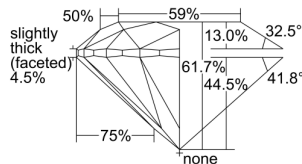

GIA®

FACSIMILE

GIA REPORT

5416603284

Verify this report at GIA.edu

GIA NATURAL DIAMOND DOSSIER®

December 20, 2021
GIA Report Number 5416603284
Shape and Cutting Style ..... Round Brilliant
Measurements ..... 4.72 - 4.74 x 2.92 mm

GRADING RESULTS

Carat Weight ..... 0.40 carat
Color Grade ..... H
Clarity Grade S11
Cut Grade ..... Excellent

ADDITIONAL GRADING INFORMATION

Polish ..... Excellent
Symmetry ..... Excellent
Fluorescence ..... Faint
Clarity Characteristics ..... Crystal, Feather
Inscription(s): GIA 5416603284

PROPORTIONS

Profile to actual proportions

GRADING SCALES

GIA COLOR SCALE	GIA CLARITY SCALE	GIA CUT SCALE	
D	FLAWLESS	EXCELLENT	
E	INTERNALLY FLAWLESS		
F		VVS₁	VERY GOOD
G	VVS₂		
H	VS₁	GOOD	
I	VS₂		
J	S1₁	FAIR	
K	S1₂		
L	I₁	POOR	
M	I₂		
N	I₃		
O			
P			
Q			
R			
S			
T			
U			
V			
W			
X			
Y			
Z