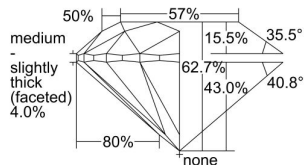

GIA®

FACSIMILE

GIA REPORT

5416662666

Verify this report at GIA.edu

GIA NATURAL DIAMOND DOSSIER®

December 16, 2021
GIA Report Number 5416662666
Shape and Cutting Style ..... Round Brilliant
Measurements ..... 4.24 - 4.27 x 2.67 mm

GRADING RESULTS

Carat Weight ..... 0.30 carat
Color Grade ..... E
Clarity Grade VS2
Cut Grade ..... Excellent

ADDITIONAL GRADING INFORMATION

Polish ..... Excellent
Symmetry ..... Excellent
Fluorescence ..... Faint
Clarity Characteristics ..... Cloud, Crystal, Indented Natural
Inscription(s): GIA 5416662666

PROPORTIONS

GRADING SCALES

GIA COLOR SCALE

COLORED	D
	E
	F
	G
	H
	I
	J
NEAR COLORLESS	K
	L
	M
	N
	O
	P
	Q
	R
	S
	T
	U
	V
	W
	X
	Y
	Z

GIA CLARITY SCALE

FLAWLESS
INTERNALLY FLAWLESS
VERY VERY SLIGHTLY INCLUDED
VVS₁
VVS₂
VERY SLIGHTLY INCLUDED
VS₁
VS₂
SLIGHTLY INCLUDED
SI₁
SI₂
INCLUDED
I₁
I₂
I₃

GIA CUT SCALE

EXCELLENT
VERY GOOD
GOOD
FAIR
POOR