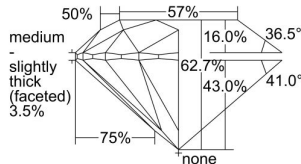

GIA®

FACSIMILE

GIA REPORT

5416686926

Verify this report at GIA.edu

GIA NATURAL DIAMOND DOSSIER®

December 17, 2021
GIA Report Number 5416686926
Shape and Cutting Style ..... Round Brilliant
Measurements ..... 4.27 - 4.30 x 2.69 mm

GRADING RESULTS

Carat Weight ..... 0.30 carat
Color Grade ..... H
Clarity Grade VS1
Cut Grade ..... Excellent

ADDITIONAL GRADING INFORMATION

Polish ..... Excellent
Symmetry ..... Excellent
Fluorescence ..... None
Clarity Characteristics ..... Cloud, Needle
Inscription(s): GIA 5416686926

PROPORTIONS

Profile to actual proportions

GRADING SCALES

GIA COLOR SCALE

COLORED	D
	E
	F
	G
	H
	I
	J
NEAR COLORLESS	K
	L
	M
	N
	O
	P
	Q
	R
	S
	T
	U
	V
	W
	X
	Y
	Z

GIA CLARITY SCALE

FLAWLESS	VERY VERY SLIGHTLY INCLUDED	VS₁	VS₂	SI₁	SI₂	I₁	I₂	I₃	
									FLAWLESS
INTERNALLY FLAWLESS	VERY SLIGHTLY INCLUDED	VS₁	VS₂	SI₁	SI₂	I₁	I₂	I₃	

GIA CUT SCALE

EXCELLENT
VERY GOOD
GOOD
FAIR
POOR