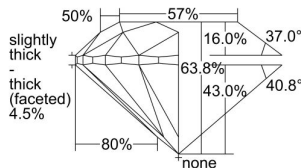

GIA®

FACSIMILE

GIA REPORT 5416698140

Verify this report at GIA.edu

GIA NATURAL DIAMOND DOSSIER®

December 17, 2021
GIA Report Number 5416698140
Shape and Cutting Style ..... Round Brilliant
Measurements ..... 5.56 - 5.60 x 3.56 mm

GRADING RESULTS

Carat Weight ..... 0.70 carat
Color Grade ..... D
Clarity Grade S11
Cut Grade ..... Very Good

ADDITIONAL GRADING INFORMATION

Polish ..... Very Good
Symmetry ..... Very Good
Fluorescence ..... Faint
Clarity Characteristics ..... Crystal
Inscription(s): GIA 5416698140

PROPORTIONS

Profile to actual proportions

GRADING SCALES

GIA COLOR SCALE	GIA CLARITY SCALE	GIA CUT SCALE	
D	FLAWLESS	EXCELLENT	
E	INTERNALLY FLAWLESS		
F		VVS₁	VERY GOOD
G	VVS₂		
H	VS₁	GOOD	
I	VS₂		
J	S1₁	FAIR	
K	S1₂		
L	I₁	POOR	
M	I₂		
N	I₃		
O			
P			
Q			
R			
S			
T			
U			
V			
W			
X			
Y			
Z