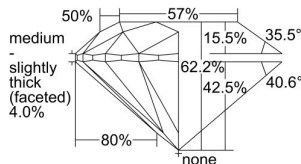

GIA®

FACSIMILE

GIA REPORT 5416716719

Verify this report at GIA.edu

GIA NATURAL DIAMOND DOSSIER®

January 04, 2022
GIA Report Number 5416716719
Shape and Cutting Style ..... Round Brilliant
Measurements ..... 5.69 - 5.71 x 3.55 mm

GRADING RESULTS

Carat Weight ..... 0.71 carat
Color Grade ..... J
Clarity Grade S11
Cut Grade ..... Excellent

ADDITIONAL GRADING INFORMATION

Polish ..... Excellent
Symmetry ..... Excellent
Fluorescence ..... Faint
Clarity Characteristics ..... Cloud, Feather
Inscription(s): GIA 5416716719

PROPORTIONS

Profile to actual proportions

GRADING SCALES

GIA COLOR SCALE	GIA CLARITY SCALE	GIA CUT SCALE	
D	FLAWLESS	EXCELLENT	
E	INTERNALLY FLAWLESS		
F		VVS₁	VERY GOOD
G	VVS₂		
H	VS₁	GOOD	
I	VS₂		
J	S1₁	FAIR	
K	S1₂		
L	I₁	POOR	
M	I₂		
N	I₃		
O			
P			
Q			
R			
S			
T			
U			
V			
W			
X			
Y			
Z