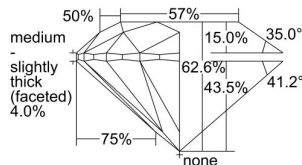

GIA®

FACSIMILE

GIA REPORT

5416720660

Verify this report at GIA.edu

GIA NATURAL DIAMOND DOSSIER®

December 22, 2021
GIA Report Number 5416720660
Shape and Cutting Style ..... Round Brilliant
Measurements ..... 4.68 - 4.71 x 2.94 mm

GRADING RESULTS

Carat Weight ..... 0.40 carat
Color Grade ..... J
Clarity Grade VVS1
Cut Grade ..... Excellent

ADDITIONAL GRADING INFORMATION

Polish ..... Excellent
Symmetry ..... Excellent
Fluorescence ..... Strong Blue
Clarity Characteristics ..... Cavity
Inscription(s): GIA 5416720660

PROPORTIONS

Profile to actual proportions

GRADING SCALES

GIA COLOR SCALE

COLORED	D
	E
	F
	G
	H
	I
	J
NEAR COLORLESS	K
	L
	M
	N
	O
	P
	R
	S
	T
	U
	V
	W
	X
	Y
LIGHT	Z

GIA CLARITY SCALE

FLAWLESS	VERY VERY SLIGHTLY INCLUDED	VVS₁	VVS₂	VS₁	VS₂	SI₁	SI₂	I₁	I₂	I₃	
											VERY SLIGHTLY INCLUDED
INTERNALLY FLAWLESS											

GIA CUT SCALE

EXCELLENT
VERY GOOD
GOOD
FAIR
POOR