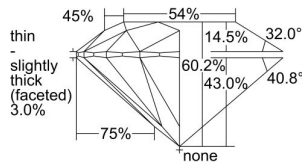

GIA®

FACSIMILE

GIA REPORT

5416726776

Verify this report at GIA.edu

GIA NATURAL DIAMOND DOSSIER®

December 28, 2021
GIA Report Number **5416726776**
Shape and Cutting Style ..... **Round Brilliant**
Measurements ..... **4.35 - 4.38 x 2.63 mm**

GRADING RESULTS

Carat Weight ..... **0.30 carat**
Color Grade ..... **I**
Clarity Grade **VS1**
Cut Grade ..... **Excellent**

ADDITIONAL GRADING INFORMATION

Polish ..... **Very Good**
Symmetry ..... **Excellent**
Fluorescence ..... **None**
Clarity Characteristics ..... **Crystal, Needle, Pinpoint**
Inscription(s): **GIA 5416726776**

PROPORTIONS

Profile to actual proportions

GRADING SCALES

GIA COLOR SCALE

COLORED	D
	E
	F
	G
	H
	I
	J
NEAR COLORLESS	K
	L
	M
	N
	O
	P
	R
	S
	T
	U
	V
	W
	X
	Y
LIGHT	Z

GIA CLARITY SCALE

FLAWLESS	VERY VERY SLIGHTLY INCLUDED	VS₁	VS₂	VS₁	VS₂	SL₁	SL₂	I₁	I₂	I₃	
											INTERNALLY FLAWLESS

GIA CUT SCALE

EXCELLENT
VERY GOOD
GOOD
FAIR
POOR