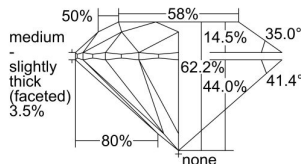

GIA®

FACSIMILE

GIA REPORT

5416738222

Verify this report at GIA.edu

GIA NATURAL DIAMOND DOSSIER®

January 02, 2022
GIA Report Number **5416738222**
Shape and Cutting Style ..... **Round Brilliant**
Measurements ..... **4.65 - 4.66 x 2.89 mm**

GRADING RESULTS

Carat Weight ..... **0.38 carat**
Color Grade ..... **G**
Clarity Grade **VVS1**
Cut Grade ..... **Excellent**

ADDITIONAL GRADING INFORMATION

Polish ..... **Excellent**
Symmetry ..... **Excellent**
Fluorescence ..... **None**
Clarity Characteristics..... **Pinpoint, Feather, Surface Graining**
Inscription(s): **GIA 5416738222**

PROPORTIONS

Profile to actual proportions

GRADING SCALES

GIA COLOR SCALE

COLORLESS	D
	E
	F
	G
	H
	I
	J
NEAR COLORLESS	K
	L
Faint	M
	N
	O
	P
Very Light	Q
	R
	S
	T
	U
	V
Light	W
	X
	Y
	Z

GIA CLARITY SCALE

FLAWLESS	VERY VERY SLIGHTLY INCLUDED	VVS₁	
			VVS₂
INTERNALLY FLAWLESS	VERY SLIGHTLY INCLUDED	VS₁	
		VS₂	
SLIGHTLY INCLUDED	SLIGHTLY INCLUDED	SI₁	
		SI₂	
INCLUDED	INCLUDED	I₁	
		I₂	
		I₃	

GIA CUT SCALE

EXCELLENT	VERY GOOD	GOOD	FAIR	POOR