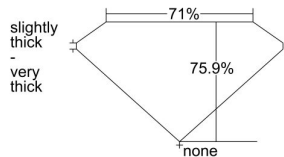

GIA®

FACSIMILE

GIA REPORT 5416929442

Verify this report at GIA.edu

GIA NATURAL DIAMOND DOSSIER®

January 12, 2022
GIA Report Number 5416929442
Shape and Cutting Style ..... Square Modified Brilliant
Measurements ..... 4.50 x 4.45 x 3.38 mm

GRADING RESULTS

Carat Weight ..... 0.60 carat
Color Grade ..... J
Clarity Grade VVS2

ADDITIONAL GRADING INFORMATION

Polish ..... Excellent
Symmetry ..... Excellent
Fluorescence ..... None
Clarity Characteristics ..... Pinpoint
Inspection(s): GIA 5416929442

PROPORTIONS

Profile not to actual proportions

GRADING SCALES

GIA COLOR SCALE		GIA CLARITY SCALE			
COLORLESS	D	VERY VERY SLIGHTLY INCLUDED	FLAWLESS		
	E		INTERNALLY FLAWLESS		
	F		VVS₁		
	NEAR COLORLESS	G	VERY SLIGHTLY INCLUDED	VVS₂	
		H		VS₁	
		FAINT	I	SLIGHTLY INCLUDED	VS₂
			J		SI₁
	LIGHT		K	INCLUDED	SI₂
			L		I₁
			M		I₂
N			I₃		
O					
P					
Q					
R