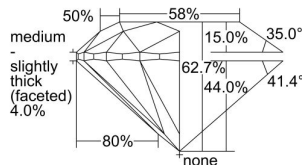

GIA®

FACSIMILE

GIA REPORT

5423074064

Verify this report at GIA.edu

GIA NATURAL DIAMOND DOSSIER®

January 22, 2022
GIA Report Number **5423074064**
Shape and Cutting Style ..... **Round Brilliant**
Measurements ..... **5.21 - 5.24 x 3.28 mm**

GRADING RESULTS

Carat Weight ..... **0.55 carat**
Color Grade ..... **E**
Clarity Grade **VS1**
Cut Grade ..... **Excellent**

ADDITIONAL GRADING INFORMATION

Polish ..... **Excellent**
Symmetry ..... **Excellent**
Fluorescence ..... **Faint**
Clarity Characteristics..... **Crystal, Feather, Pinpoint, Needle**
Inscription(s): **GIA 5423074064**

PROPORTIONS

Profile to actual proportions

GRADING SCALES

GIA COLOR SCALE

COLORESS	D
	E
	F
	G
	H
	I
	J
NEAR COLORESS	K
	L
FAIN	M
	N
	O
	P
	Q
VERY LIGHT	R
	S
	T
	U
	V
	W
	X
	Y
LIGHT	Z

GIA CLARITY SCALE

VERY VERY SLIGHTLY INCLUDED	FLAWLESS
	INTERNALLY FLAWLESS
VERY SLIGHTLY INCLUDED	VVS₁
	VVS₂
SLIGHTLY INCLUDED	VS₁
	VS₂
INCLUDED	SI₁
	SI₂
	I₁
	I₂
	I₃

GIA CUT SCALE

EXCELLENT
VERY GOOD
GOOD
FAIR
POOR