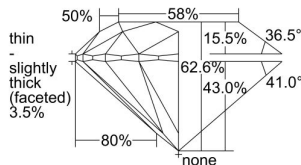

GIA®

FACSIMILE

GIA REPORT 5423134411

Verify this report at GIA.edu

GIA NATURAL DIAMOND DOSSIER®

January 28, 2022
GIA Report Number 5423134411
Shape and Cutting Style ..... Round Brilliant
Measurements ..... 3.91 - 3.92 x 2.45 mm

GRADING RESULTS

Carat Weight ..... 0.23 carat
Color Grade ..... E
Clarity Grade S11
Cut Grade ..... Excellent

ADDITIONAL GRADING INFORMATION

Polish ..... Excellent
Symmetry ..... Excellent
Fluorescence ..... None
Clarity Characteristics ..... Cloud, Feather
Inscription(s): GIA 5423134411

PROPORTIONS

Profile to actual proportions

GRADING SCALES

GIA COLOR SCALE	GIA CLARITY SCALE	GIA CUT SCALE	
D	FLAWLESS	EXCELLENT	
E	INTERNALLY FLAWLESS		
F		VVS₁	VERY GOOD
G	VVS₂		
H	VS₁	GOOD	
I	VS₂		
J	S1₁	FAIR	
K	S1₂		
L	I₁	POOR	
M	I₂		
N	I₃		
O			
P			
Q			
R			
S			
T			
U			
V			
W			
X			
Y			
Z