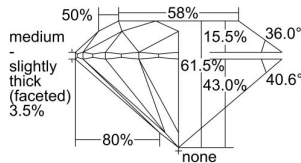

GIA®

FACSIMILE

GIA REPORT 5423193764

Verify this report at GIA.edu

GIA NATURAL DIAMOND DOSSIER®

February 01, 2022

GIA Report Number 5423193764

Shape and Cutting Style ..... Round Brilliant

Measurements ..... 4.71 - 4.75 x 2.91 mm

GRADING RESULTS

Carat Weight ..... 0.40 carat

Color Grade ..... J

Clarity Grade S11

Cut Grade ..... Excellent

ADDITIONAL GRADING INFORMATION

Polish ..... Excellent

Symmetry ..... Excellent

Fluorescence ..... None

Clarity Characteristics ..... Feather, Crystal

Inscription(s): GIA 5423193764

PROPORTIONS

Profile to actual proportions

GRADING SCALES

GIA COLOR SCALE

COLORED	D
	E
	F
	G
	H
	I
	J
NEAR COLORLESS	K
	L
FAIN	M
	N
	O
	P
VERY LIGHT	Q
	R
	S
	T
	U
	V
	W
	X
	Y
LIGHT	Z

GIA CLARITY SCALE

VERY VERY SLIGHTLY INCLUDED	FLAWLESS
	INTERNALLY FLAWLESS
VERY SLIGHTLY INCLUDED	VVS₁
	VVS₂
SLIGHTLY INCLUDED	VS₁
	VS₂
INCLUDED	I₁
	I₂
	I₃

GIA CUT SCALE

EXCELLENT
VERY GOOD
GOOD
FAIR
POOR