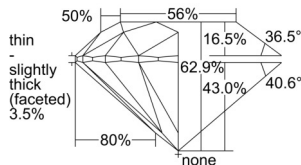

GIA®

FACSIMILE

GIA REPORT 5423342461

Verify this report at GIA.edu

GIA NATURAL DIAMOND DOSSIER®

October 23, 2024
GIA Report Number 5423342461
Shape and Cutting Style ..... Round Brilliant
Measurements ..... 5.56 - 5.66 x 3.53 mm

GRADING RESULTS

Carat Weight ..... 0.69 carat
Color Grade ..... E
Clarity Grade VVS2
Cut Grade ..... Excellent

ADDITIONAL GRADING INFORMATION

Polish ..... Excellent
Symmetry ..... Very Good
Fluorescence ..... None
Clarity Characteristics ..... Pinpoint
Inscription(s): GIA 5423342461

PROPORTIONS

Profile to actual proportions