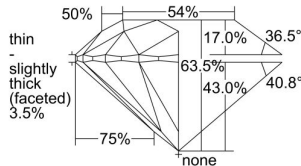

GIA®

FACSIMILE

GIA REPORT 5423373348

Verify this report at GIA.edu

GIA NATURAL DIAMOND DOSSIER®

February 16, 2022
GIA Report Number 5423373348
Shape and Cutting Style ..... Round Brilliant
Measurements ..... 4.64 - 4.71 x 2.97 mm

GRADING RESULTS

Carat Weight ..... 0.40 carat
Color Grade ..... D
Clarity Grade VS1
Cut Grade ..... Very Good

ADDITIONAL GRADING INFORMATION

Polish ..... Excellent
Symmetry ..... Very Good
Fluorescence ..... None
Clarity Characteristics..... Crystal, Needle, Pinpoint
Inscription(s): GIA 5423373348

PROPORTIONS

GRADING SCALES

GIA COLOR SCALE	GIA CLARITY SCALE	GIA CUT SCALE	
COLOURLESS D	FLAWLESS	EXCELLENT	
E	INTERNALLY FLAWLESS		
F		VVS₁	VERY GOOD
G	VVS₂		
H	VS₁	GOOD	
I	VS₂		
J	SI₁	FAIR	
K	SI₂		
L	I₁	POOR	
M	I₂		
N	I₃		
O			
P			
Q			
R			
S			
T			
U			
V			
W			
X			
Y			
Z